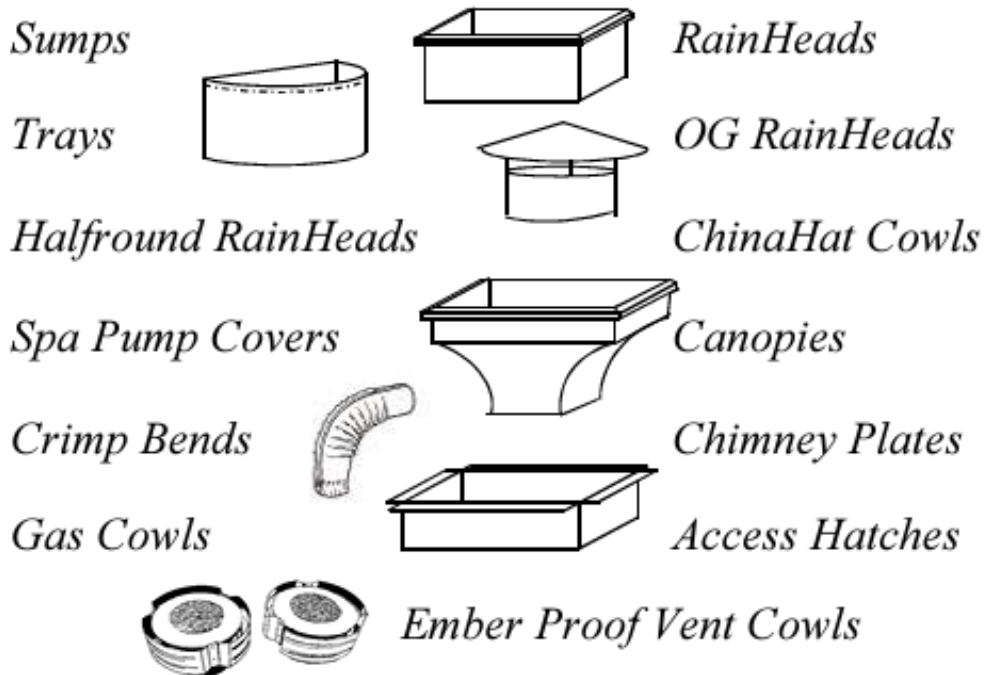

70 Logis Boulevard, Dandenong South VIC 3175

Phone: (03) 9768 2394 Fax: (03) 9768 2580

Email: orders@aztecau.com.au

Sheetmetal Rainwater *Product Catalogue*

Materials Available :

**Copper, Stainless Steel, Galvanised, Zinalume & Colorbond
Custom made Products are our Specialty**